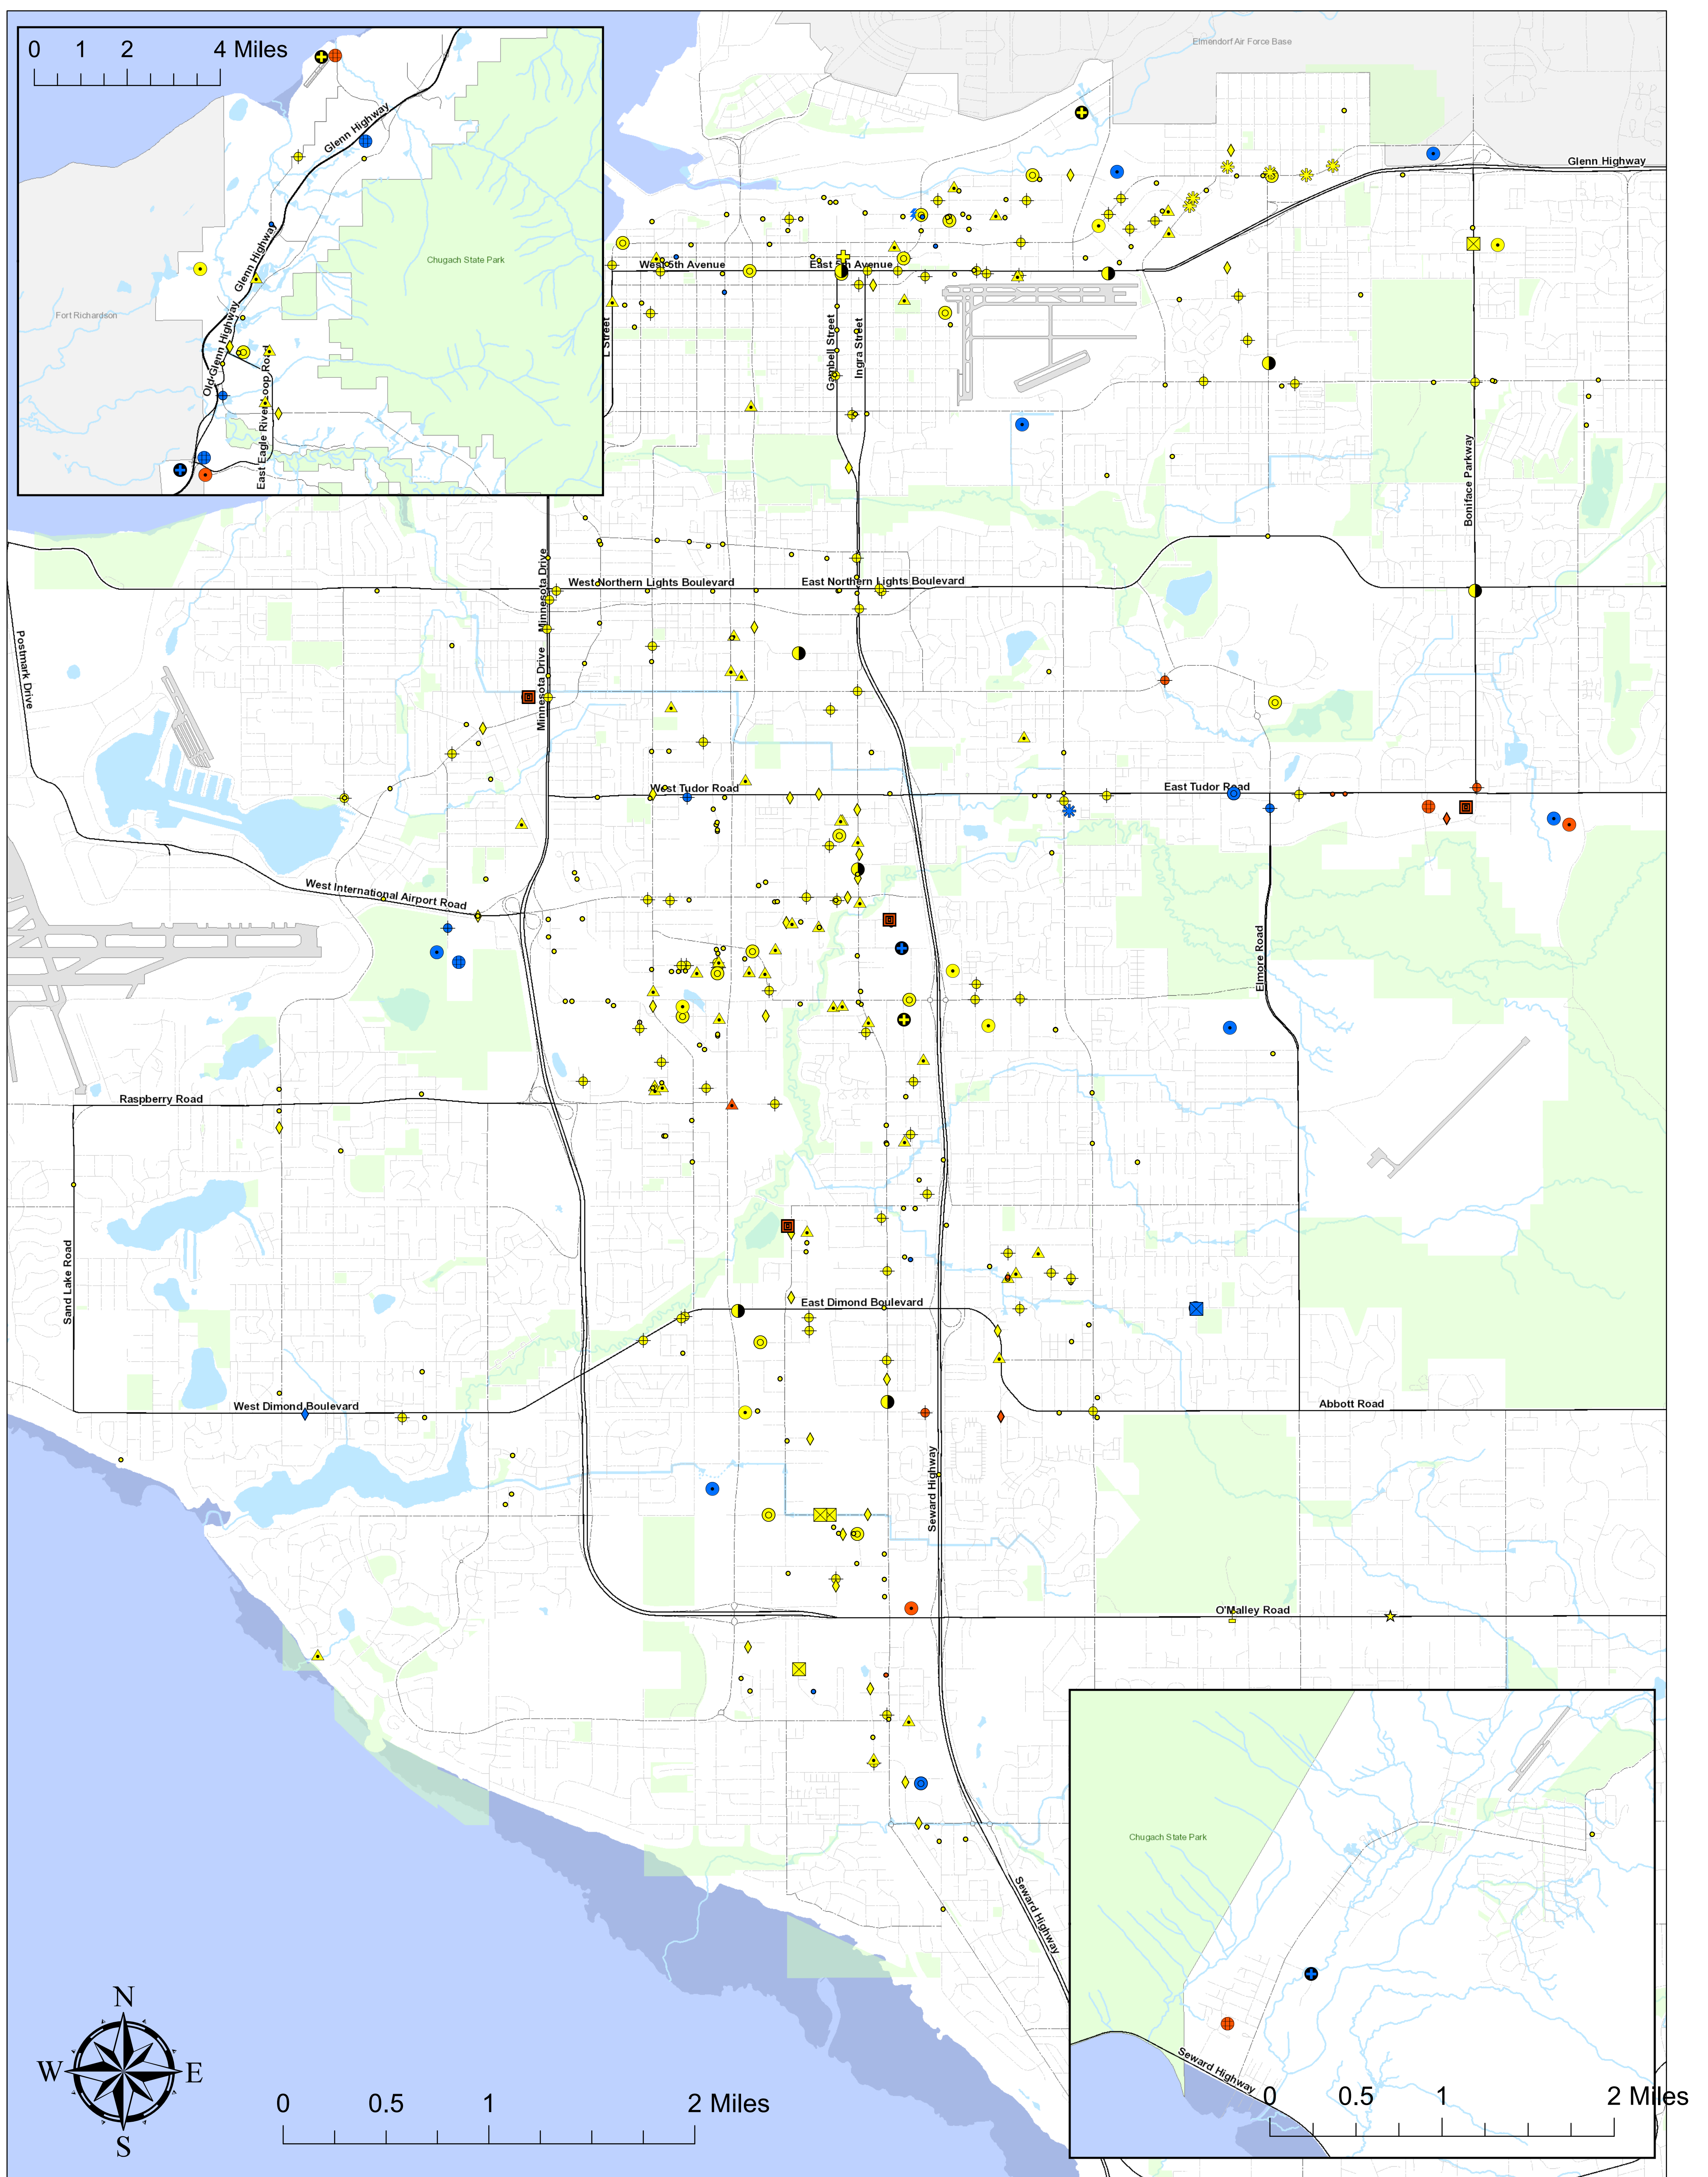

2014 Industrial and Commercial Facilities

Legend

2014 Industrial Facilities

Facility Type - Owner

- Brownfields, MOA
- Brownfields, Private
- CE Small Quantity Generator, MOA
- CE Small Quantity Generator, Private
- CE Small Quantity Generator, SOA
- Energy Facility, MOA
- Equipment and Materials Storage, MOA

- Equipment and Materials Storage, SOA
- Golf Course, Private
- Hazardous Waste Biennial Reporter, MOA
- Hazardous Waste Biennial Reporter, Private
- Hazardous Waste Biennial Reporter, SOA
- Hazardous Waste Disposal, SOA
- Landfill/Refuse Collection, MOA
- Landfill/Refuse Collection, Private
- Limited Quantity Generator, Private

- Other High Risk Runoff Facility, MOA
- Other High Risk Runoff Facility, Private
- Other, MOA
- Other, Private
- Other, SOA
- SPCC, Private
- Small Quantity Generator, MOA
- Small Quantity Generator, Private
- Small Quantity Generator, SOA

- Snow Disposal Site, MOA
- Snow Disposal Site, Private
- Snow Disposal Site, SOA
- Superfund, Private
- Transporter, Private
- Transporter, SOA
- Zoo, Private

*** NOTE: 1.) Sensitive Right-to-Know Facilities on File with Anchorage Fire Department
2.) Animal Facility Special Purpose Licenses Provide in Separate Inventory